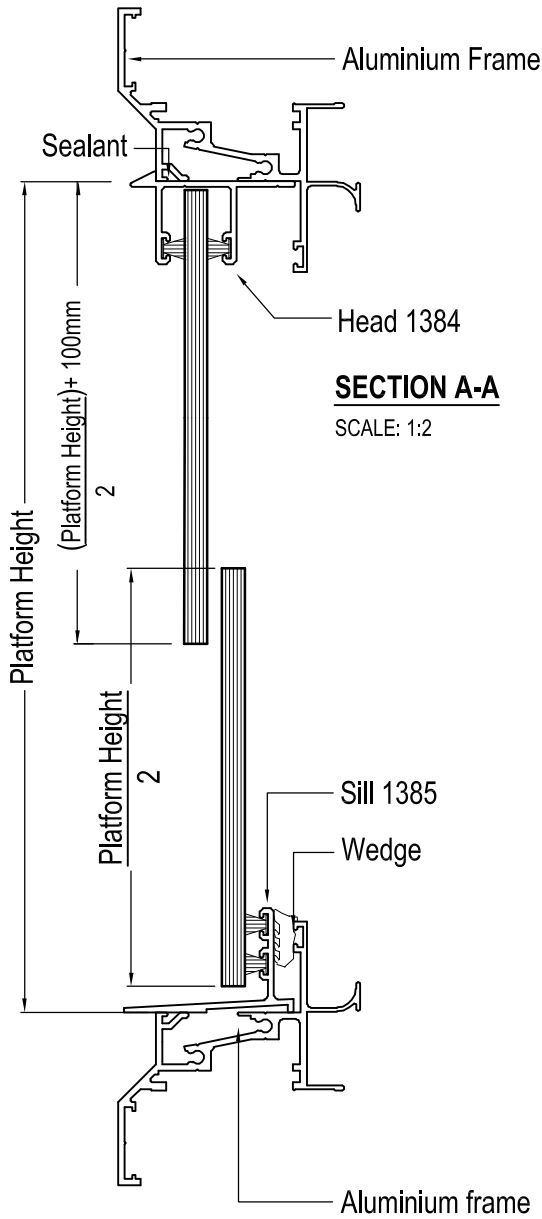

VERTICAL SLIDING WINDOW - SINGLE HUNG
SH1002 - INSTALLED INTO 40mm COMMERCIAL ALUMINIUM WINDOW FRAME
 TOP SLIDES DOWN

SECTION A-A

SCALE: 1:2

Features

- Bottom pane fixed top slides down
- Used as a balcony window
- Protecting a drop
- Swimming pool restriction
- Fits all brands of aluminium joinery
- Removable midseal closes off winter draughts

Specifications

- Frame height from 600mm to 3000mm
- Wand available for opening tall windows
- Frame width from 400mm to 1600mm
- Toughened glass
- Non standard sizes available

Aluminium

All aluminium finishes available

SECTION B-B

SCALE: 1:2

Platform Width
 Glass Width = Platform Width - Box Widths - 32mm
 Check with Neotec for box widths