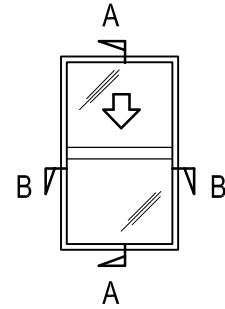

VERTICAL SLIDING WINDOW - SINGLE HUNG
SH1002 - INSTALLED INTO 40mm COMMERCIAL ALUMINIUM WINDOW FRAME
 TOP SLIDES DOWN

SECTION A-A

SCALE: 1:2

Features

- Bottom pane fixed top slides down
- Used as a balcony window
- Protecting a drop
- Swimming pool restriction
- Fits all brands of aluminium joinery
- Removable midseal closes off winter draughts

Specifications

- Frame height from 600mm to 3000mm
- Wand available for opening tall windows
- Frame width from 400mm to 1600mm
- Toughened glass
- Non standard sizes available

Aluminium

All aluminium finishes available

SECTION B-B

SCALE: 1:2

Platform Width
 Glass Width = Platform Width - Box Widths - 32mm
 Check with Neotec for box widths