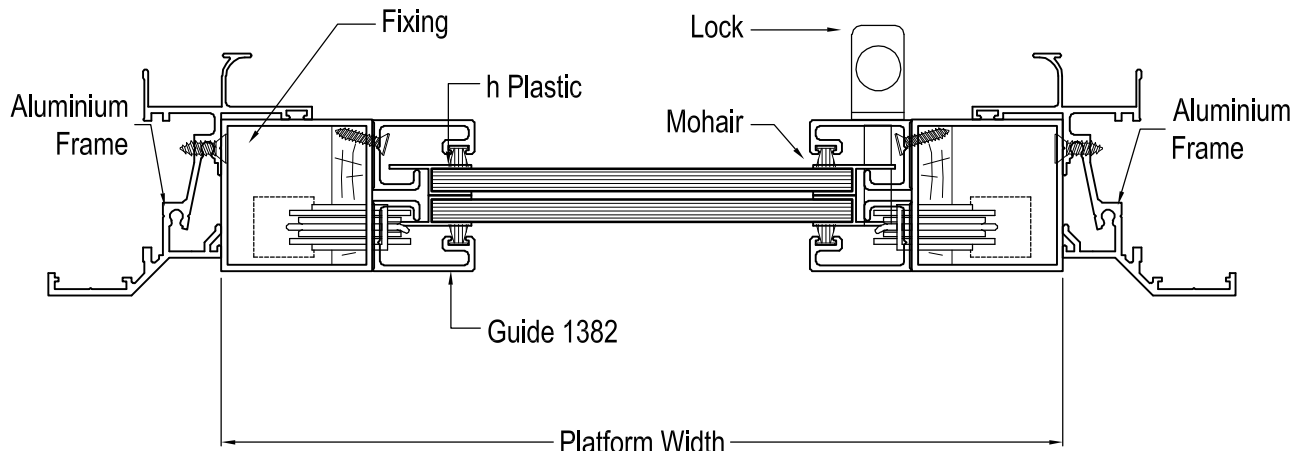

VERTICAL SLIDING WINDOW - SINGLE HUNG
SH1002 - INSTALLED INTO 40mm COMMERCIAL ALUMINIUM WINDOW FRAME
 TOP SLIDES DOWN

SECTION A-A

SCALE: 1:2

Features

- Bottom pane fixed top slides down
- Used as a balcony window
- Protecting a drop
- Swimming pool restriction
- Fits all brands of aluminium joinery
- Removable midseal closes off winter draughts

Specifications

- Frame height from 600mm to 3000mm
- Wand available for opening tall windows
- Frame width from 400mm to 1600mm
- Toughened glass
- Non standard sizes available

Aluminium

All aluminium finishes available

SECTION B-B

SCALE: 1:2

Platform Width
 Glass Width = Platform Width - Box Widths - 32mm
 Check with Neotec for box widths