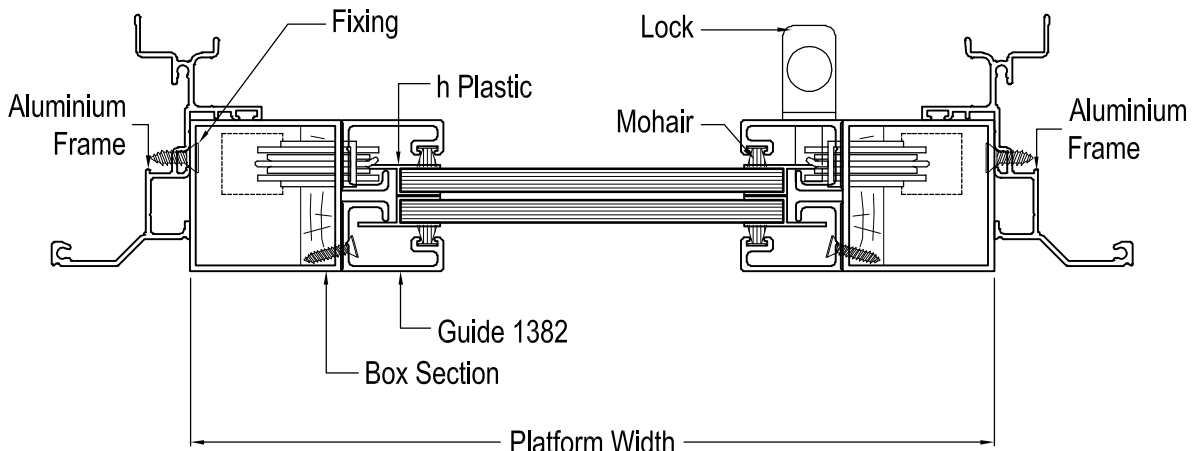

SECTION A-A

SCALE: 1:2

Features

- Top pane fixed, bottom pane slides up
- Ideal for reception areas or serveries
- Fits all brand of aluminium joinery including Shopfronts
- Removable midseal closes off winter draughts

Specifications

- Frame height from 600mm to 3000mm
- Frame width from 400mm to 1350mm
- Annealed, toughened or laminated glass
- Non standard sizes available

Aluminium

All aluminium finishes available

SECTION B-B

SCALE: 1:2

Glass Width = Platform Width - Box Widths - 32 mm
 Check with Neotec for box width