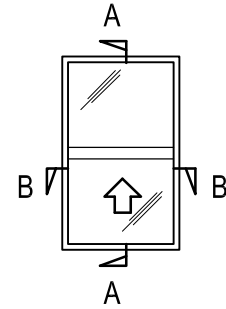

SECTION A-A

SCALE: 1:2

Features

- Top pane fixed, bottom pane slides up
- Ideal for reception areas or serveries
- Fits all brand of aluminium joinery including Shopfronts
- Removable midseal closes off winter draughts

Specifications

- Frame height from 600mm to 3000mm
- Frame width from 400mm to 1350mm
- Annealed, toughened or laminated glass
- Non standard sizes available

Aluminium

All aluminium finishes available

SECTION B-B

SCALE: 1:2

Glass Width = Platform Width - Box Widths - 32 mm
 Check with Neotec for box width